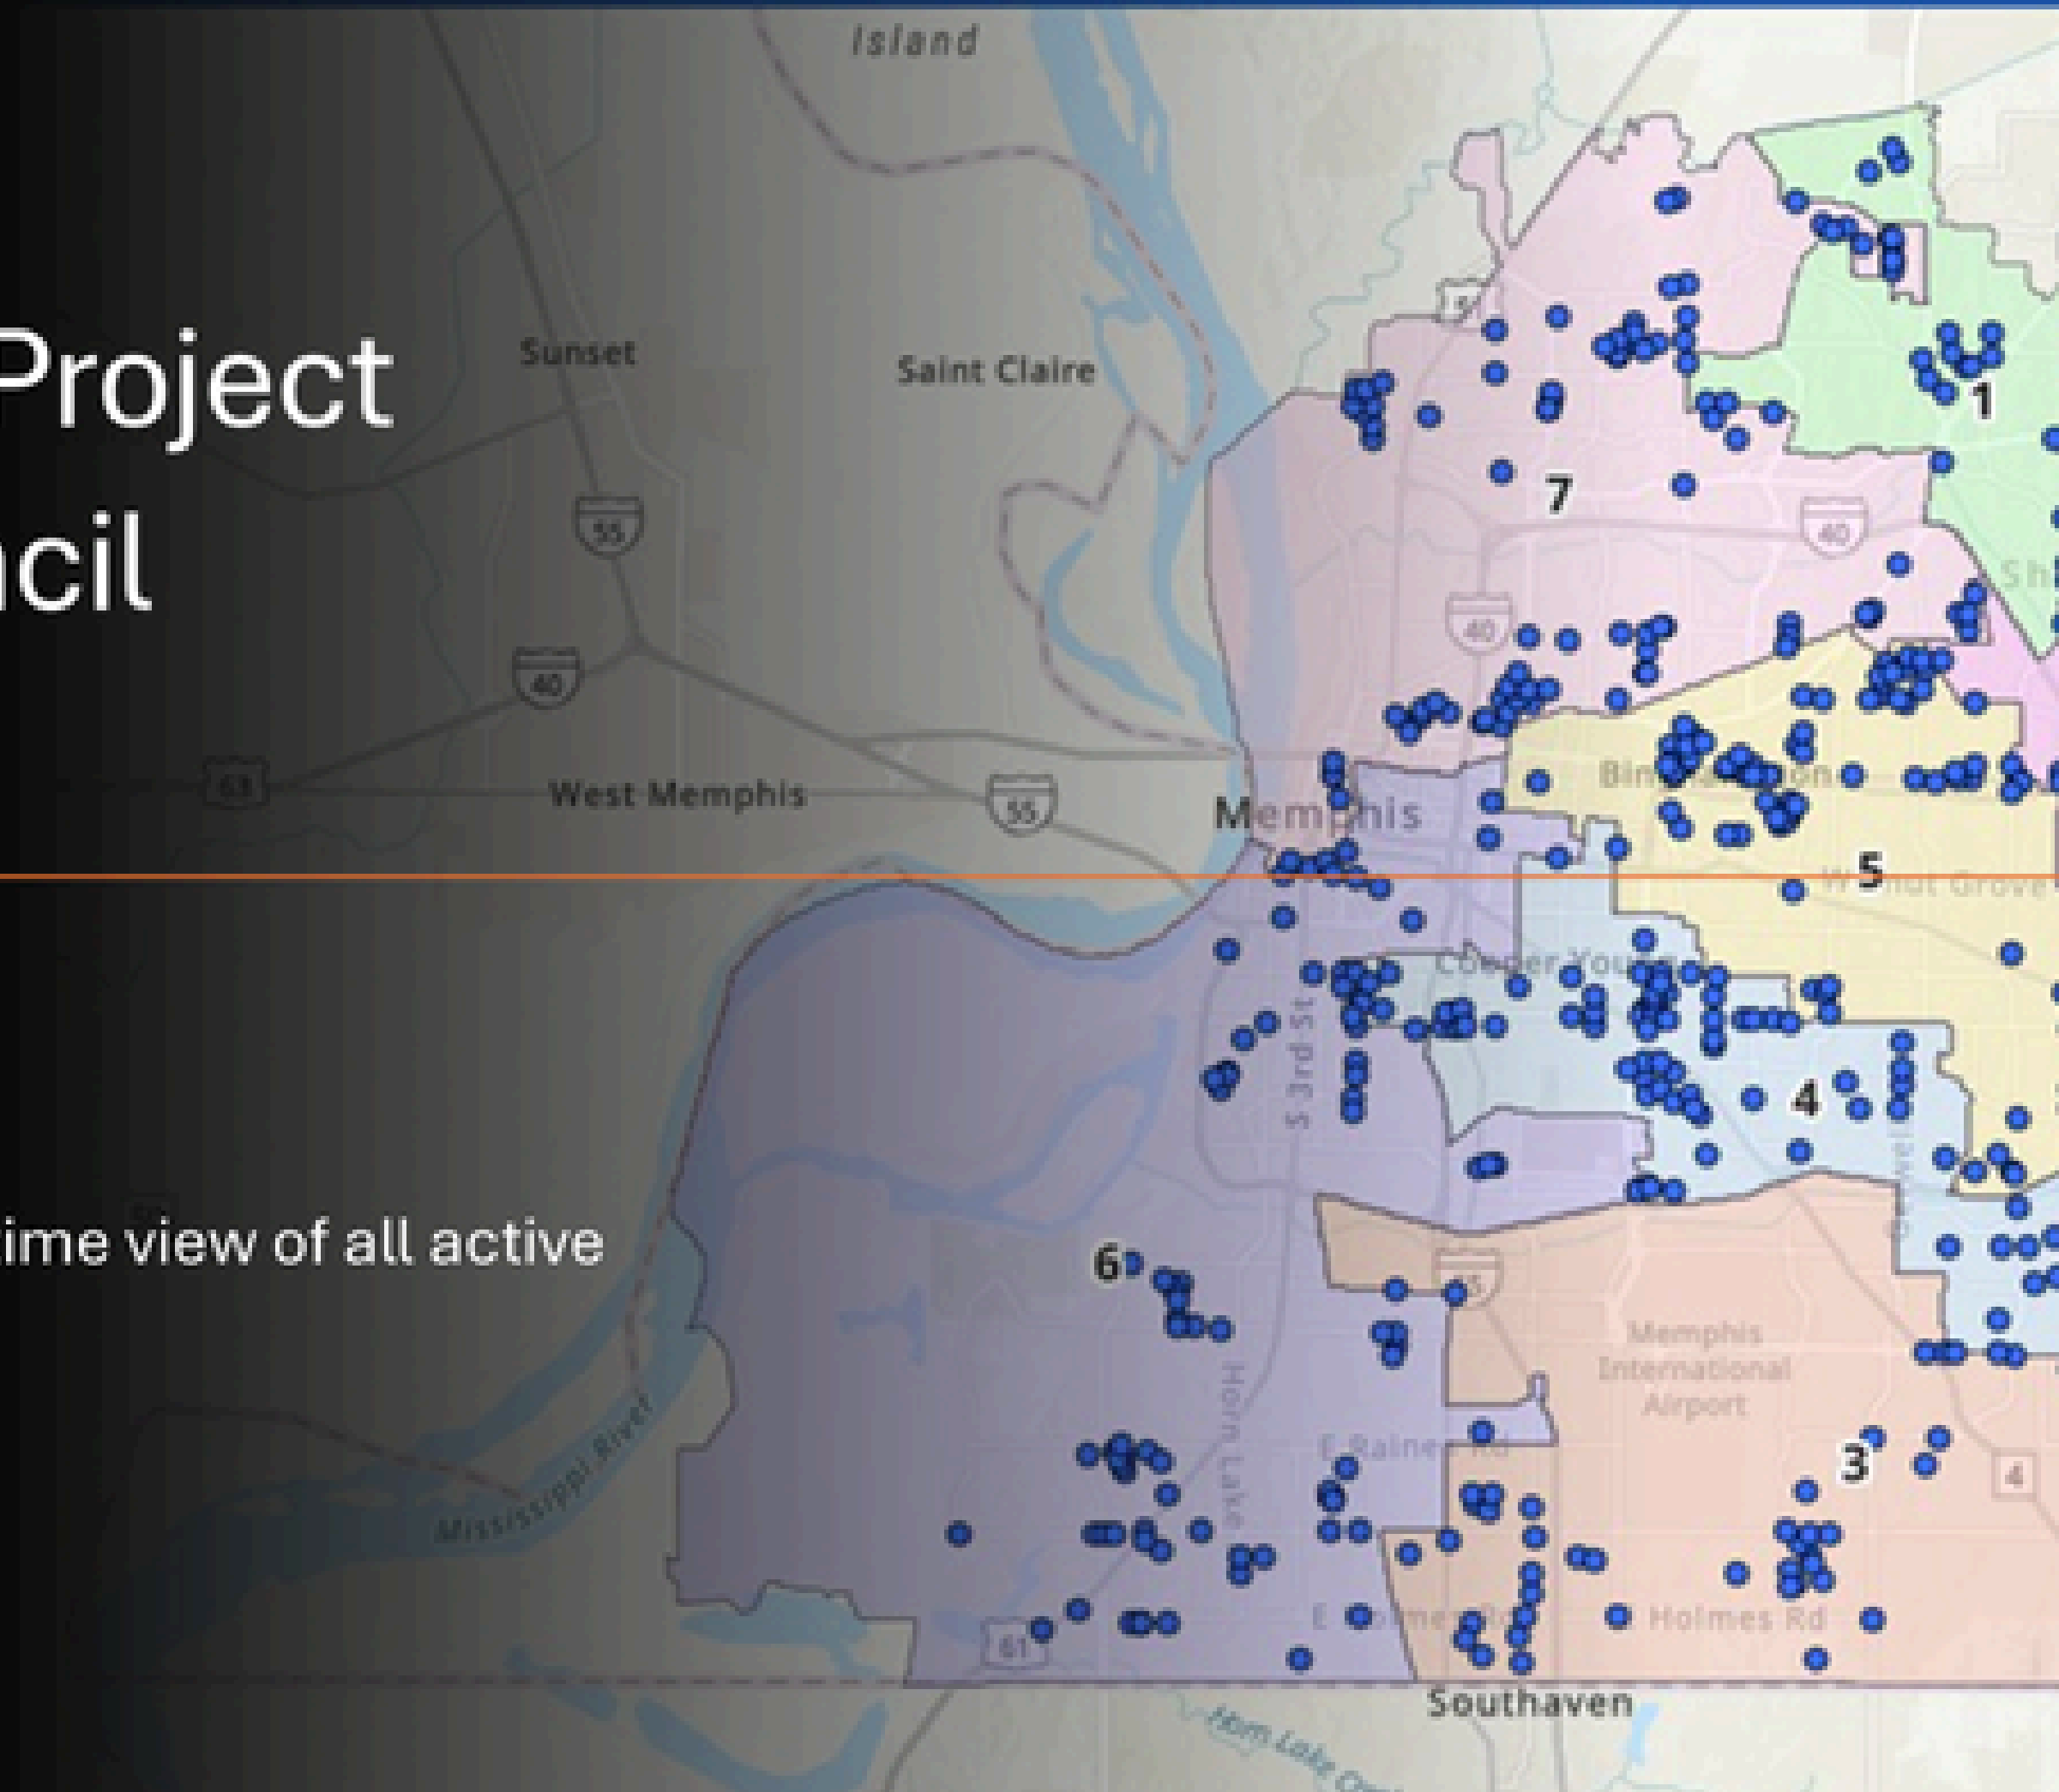

Year-to-Date Traffic Fatalities (January 1–April 19, 2025 vs. 2026)

Significant Declines in Motorist and Pedestrian Fatalities

Traffic Fatalities by Category (YTD 2025 vs. 2026)				
Categories	2025	2026	Numerical Difference	Percentage of Change
Motorist Fatalities	34	20	-14	-41.18%
Pedestrian Fatalities	17	13	-4	-23.53%
Motorcycle Fatalities	3	3	0	0.00%
Pedicycle Fatalities	1	1	0	0.00%
Total Fatalities	55	37	-18	-32.73%

Overall fatalities decreased from 55 to 37 (-32.73% reduction)

YTD period: January 1–April 19 for each respective year.

Sentinel Camera Project Cameras by Council District

Explore the Sentinel Network

The interactive map provides a real-time view of all active Sentinel camera locations.

[View Interactive Map](#)