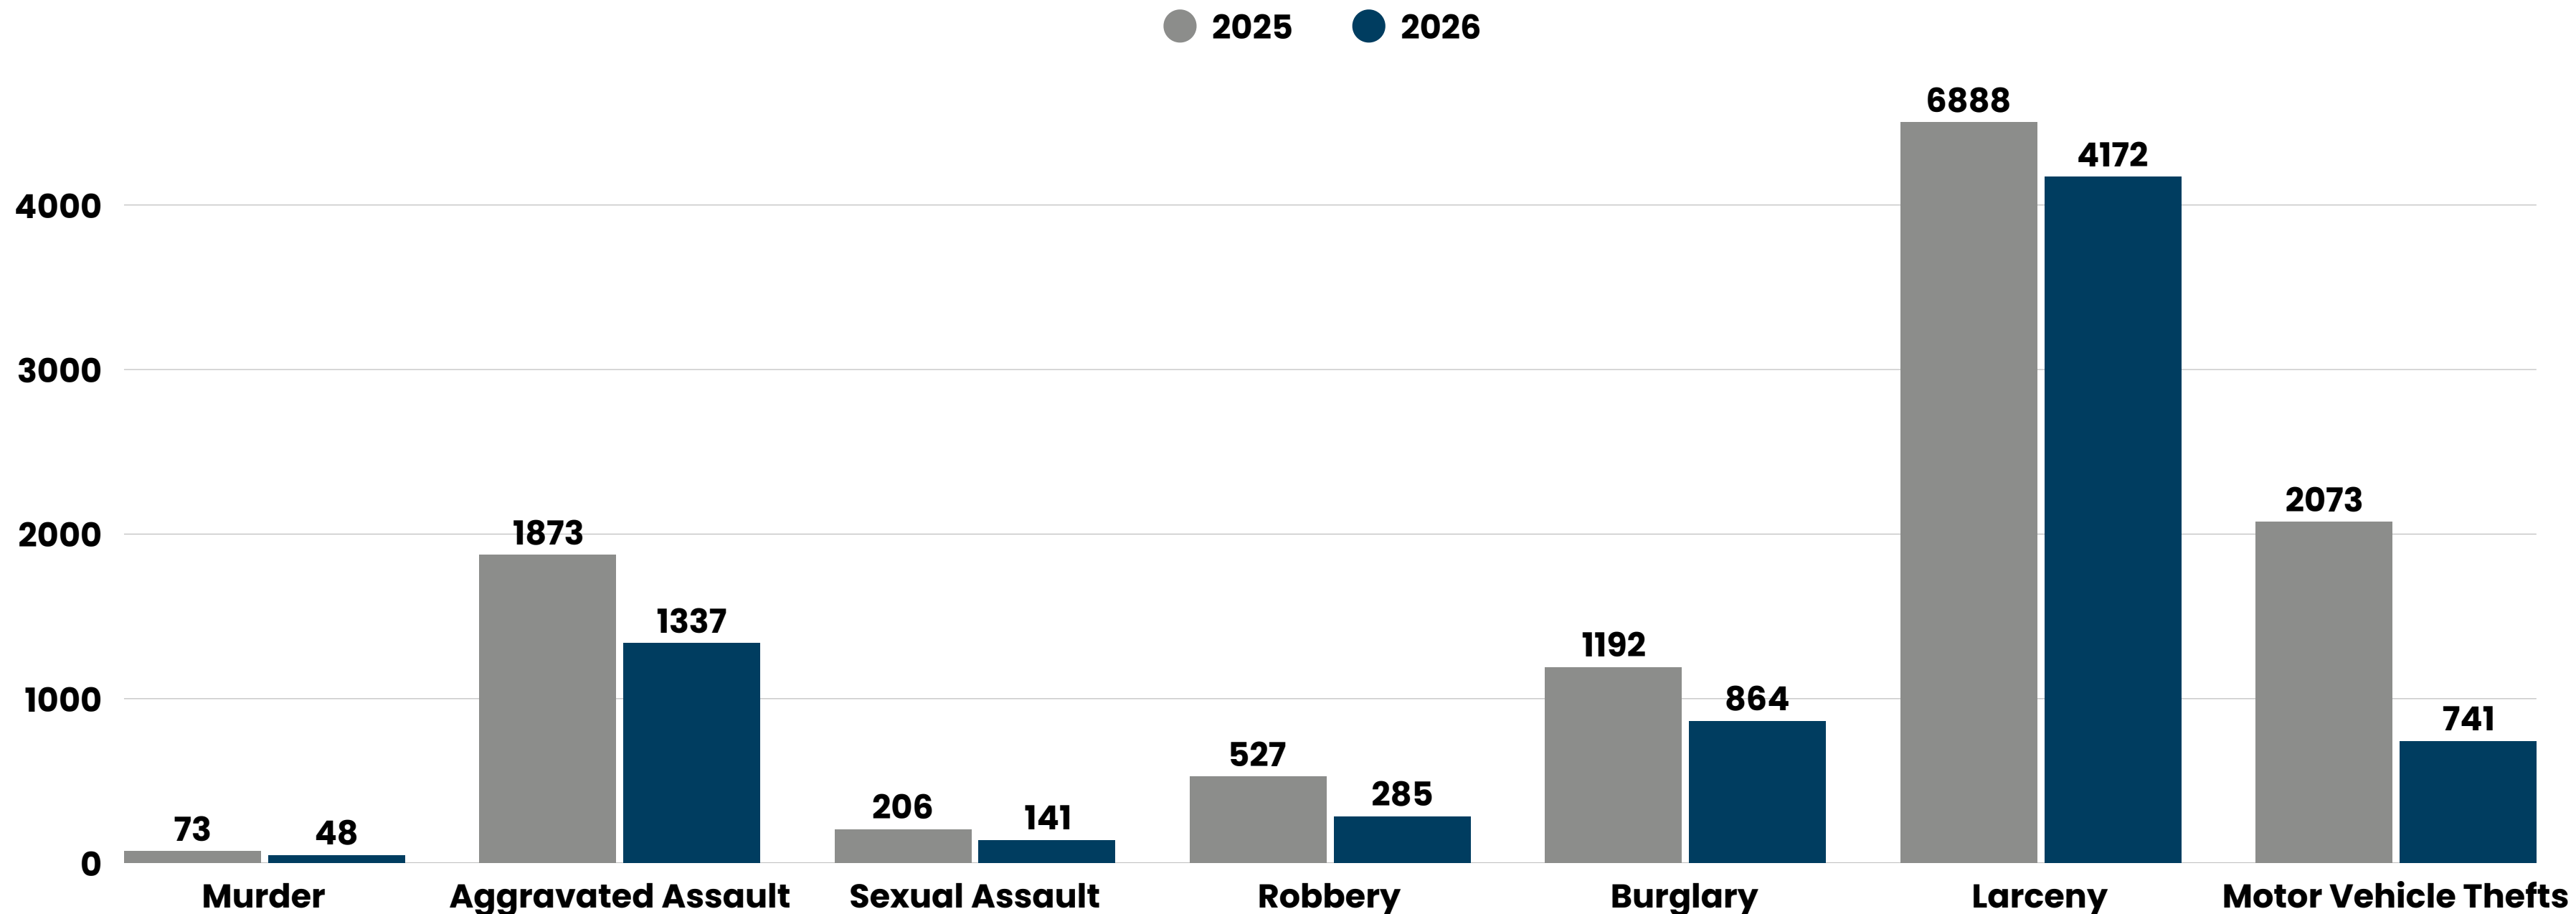

# Part I Crime Overview

*Year-over-Year Comparison (2024-2026)*

Three years of Part I crime data show a consistent downward trend, driven by focused strategies, advanced technology, and strong collaboration—sustaining crime reduction into April.

*Crime Data as of April 19, 2026*

# Crime Trends

*Two-Year Comparison Through April 19, 2026 (2025-2026)*

Across Memphis, every major crime category is trending downward.

*Year-to-Date Part I Crime Data as of April 19, 2026*