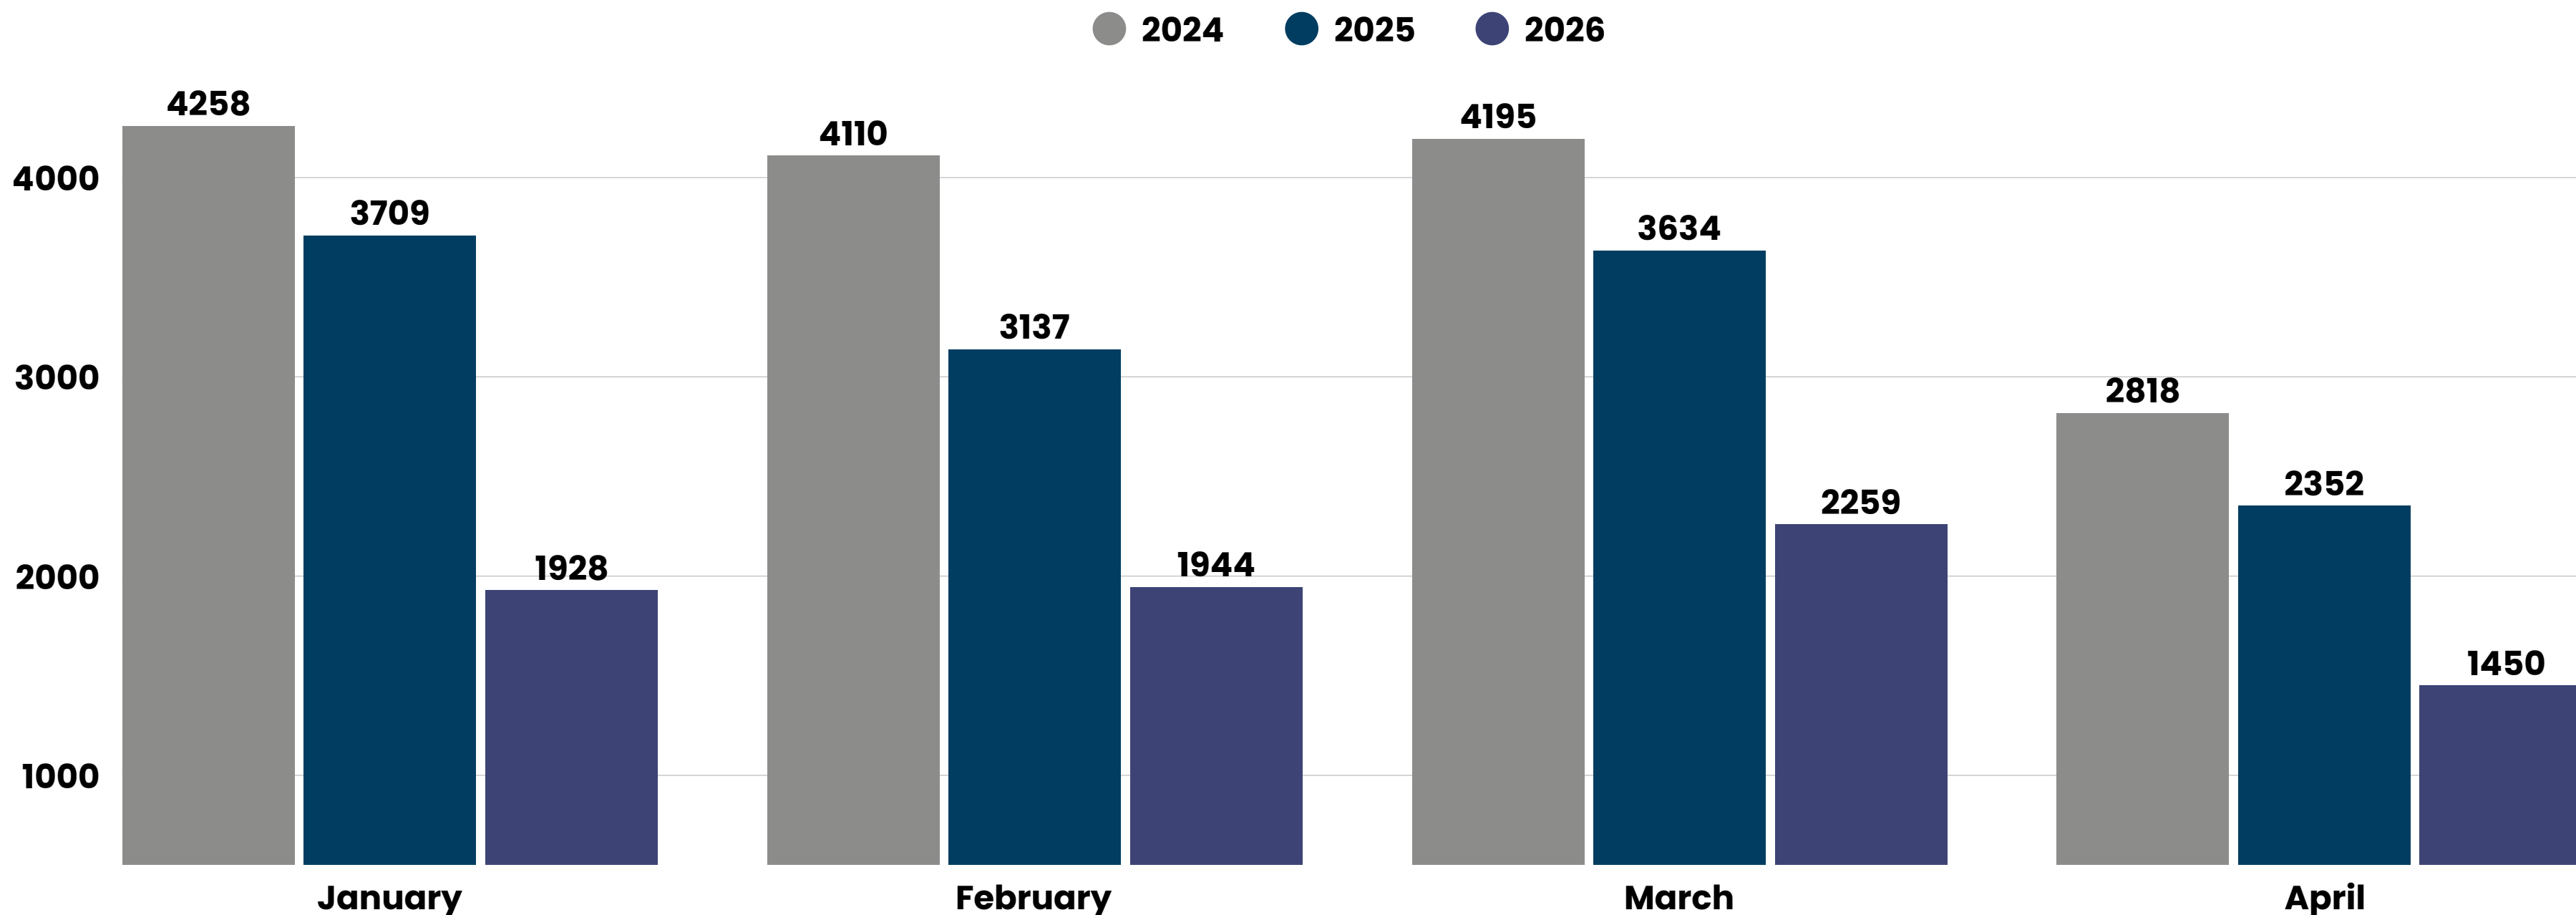

## CRIME & TRAFFIC DATA

Chief Cerelyn "CJ" Davis

**April 2026**

# Part I Crime Overview

*Year-over-Year Comparison (2024-2026)*

Three years of Part I crime data show a consistent downward trend, driven by focused strategies, advanced technology, and strong collaboration—sustaining crime reduction into April.

*Crime Data as of April 19, 2026*

# Crime Trends

*Two-Year Comparison Through April 19, 2026 (2025-2026)*

Across Memphis, every major crime category is trending downward.

*Year-to-Date Part I Crime Data as of April 19, 2026*