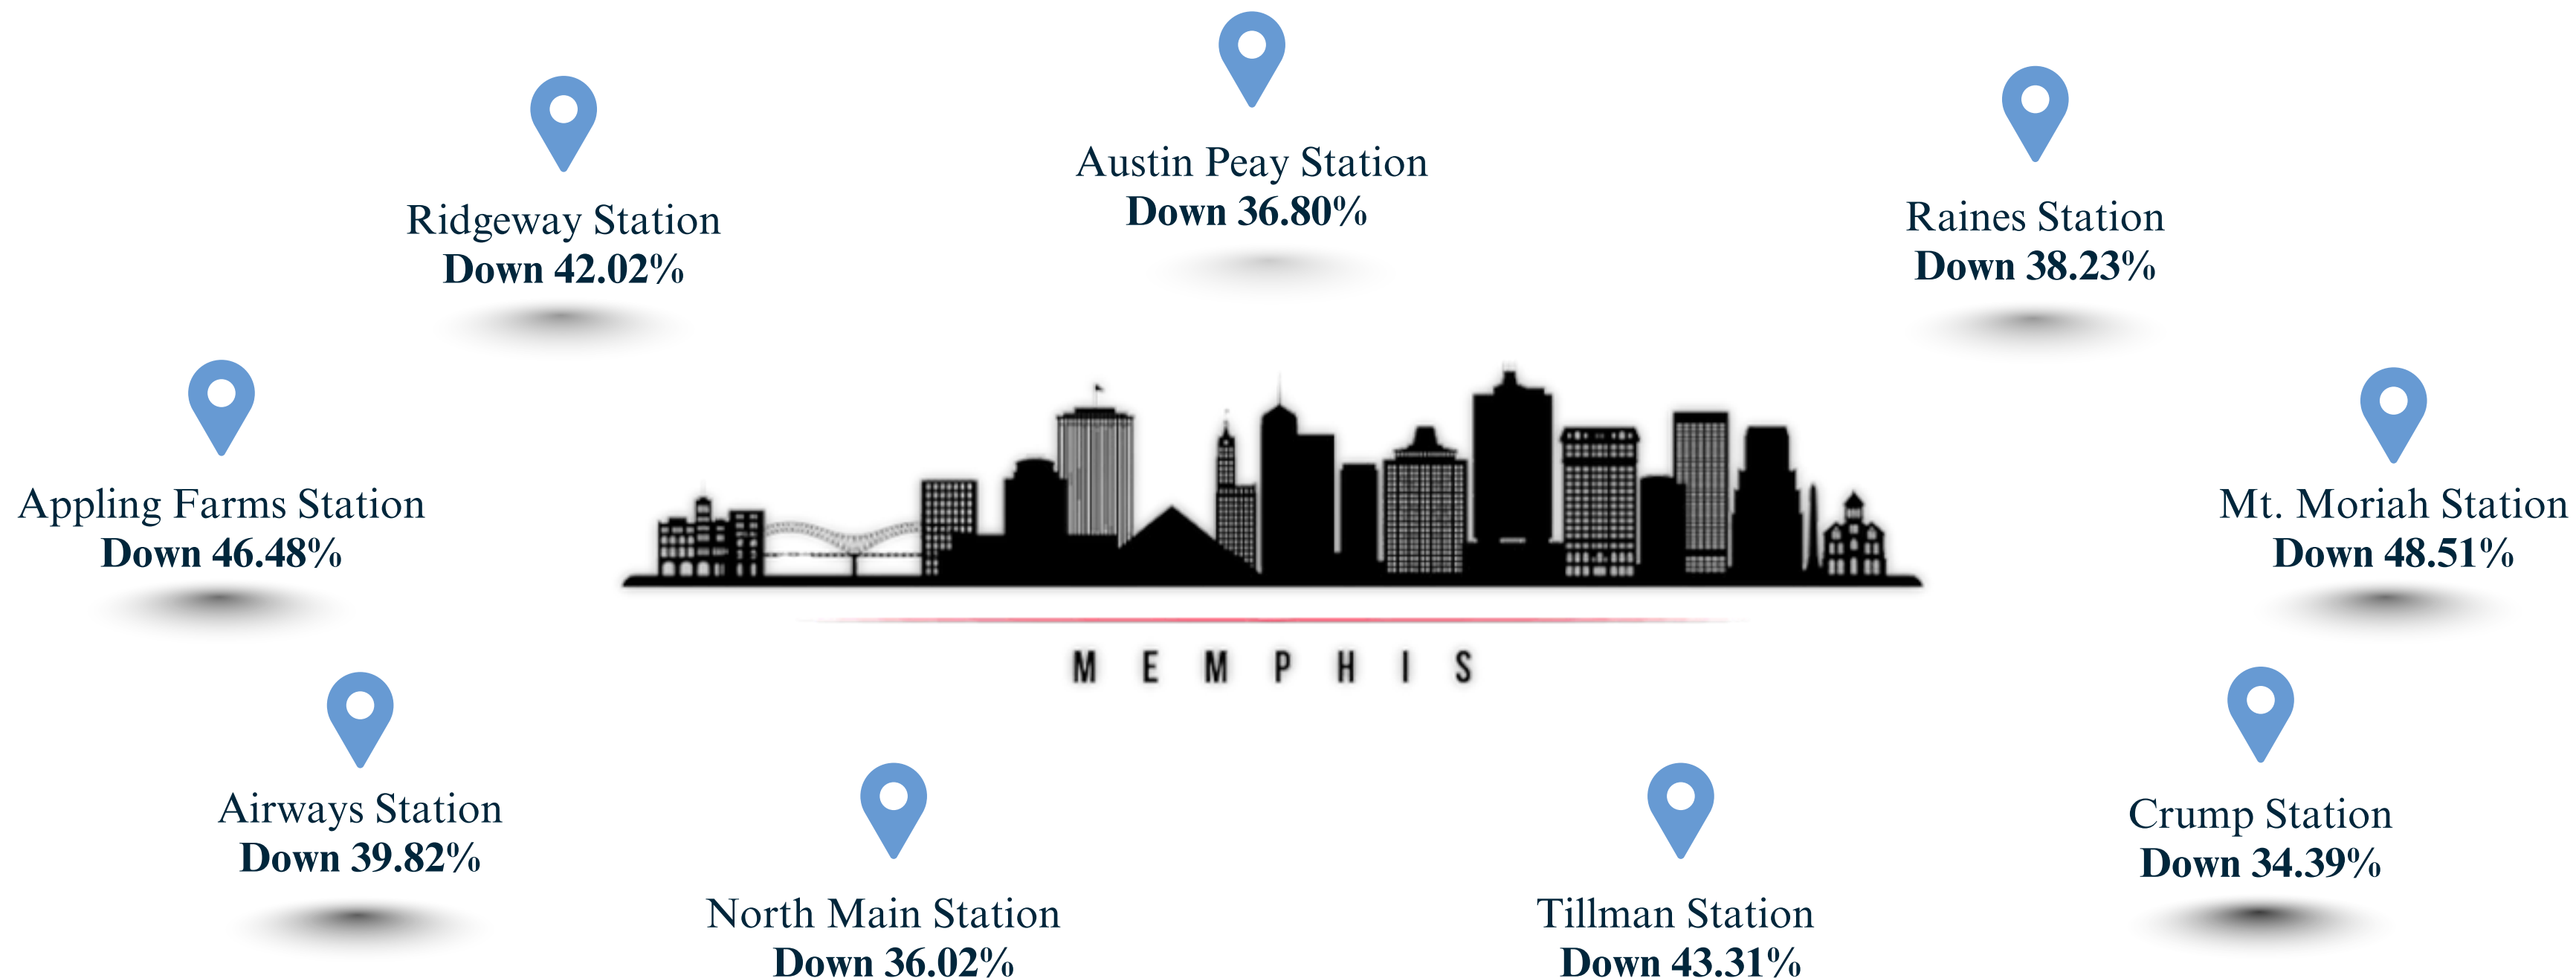

Citywide Crime Declines by Precinct

2026 Year-to-Date Part I Crime Reduction

Crime Data as of April 19, 2026