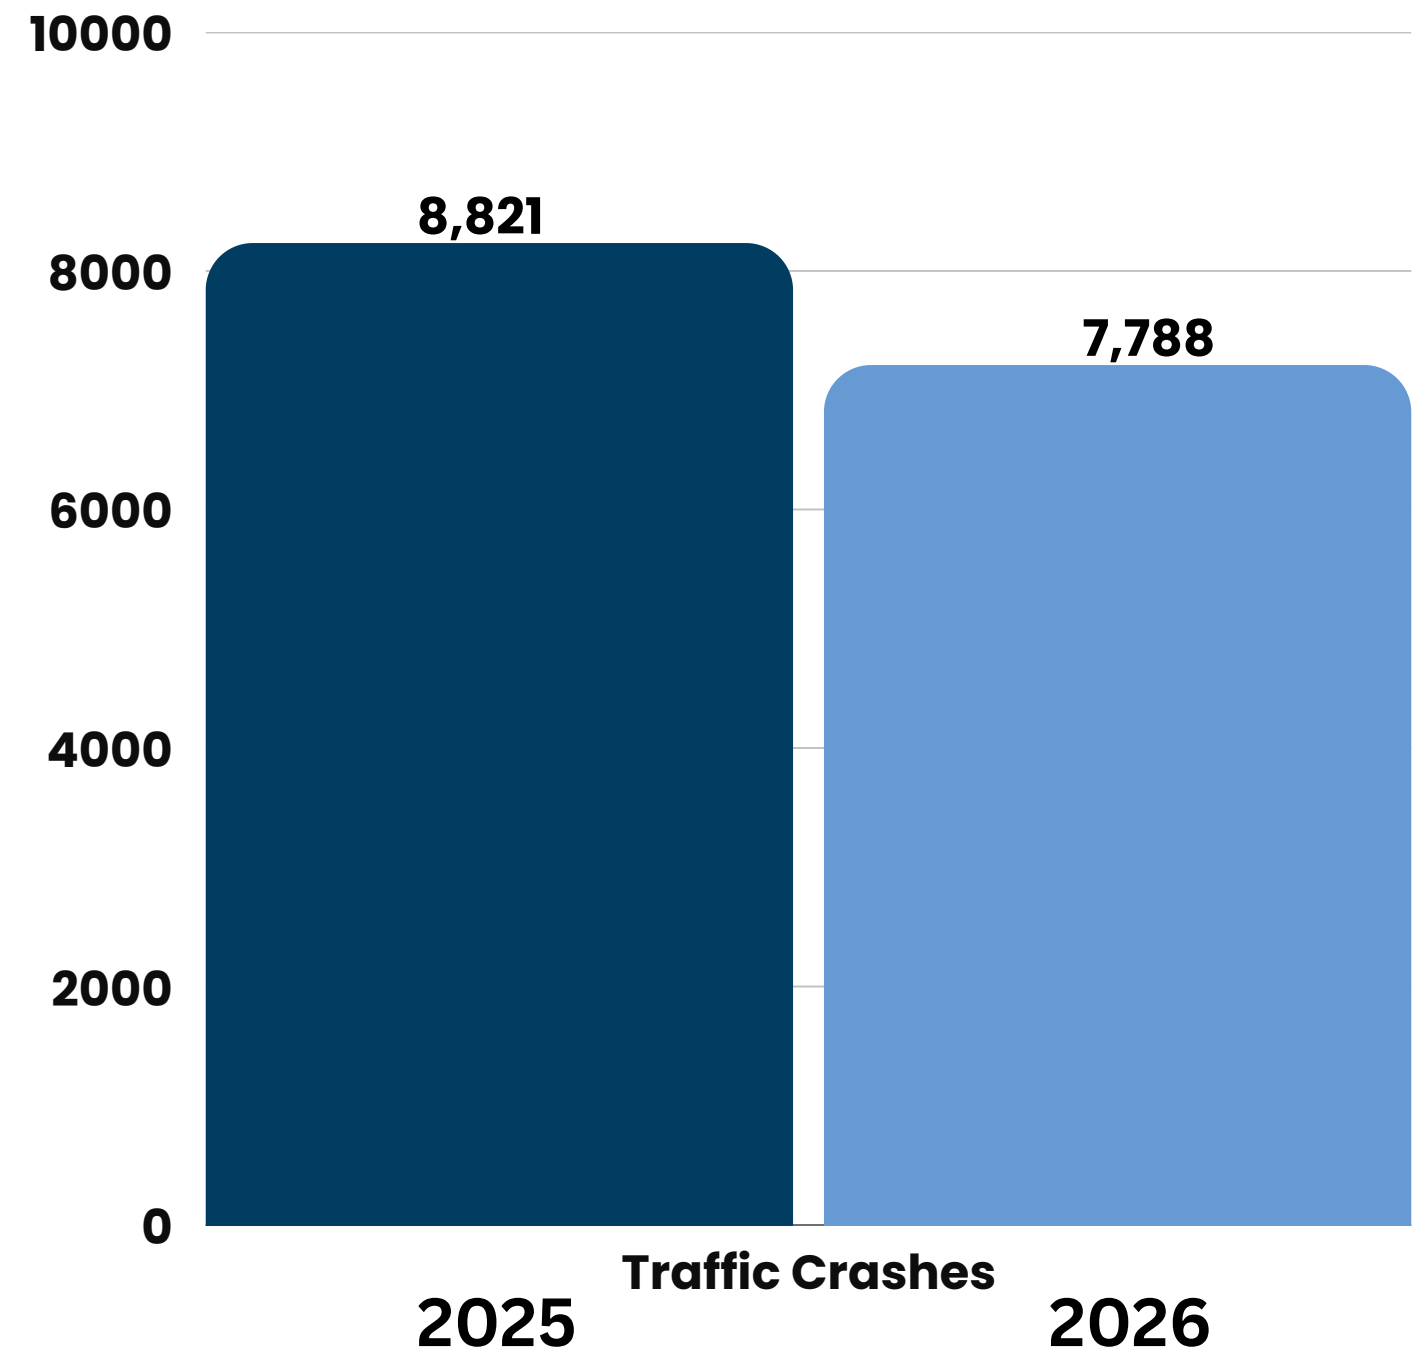

*Crime Data as of April 19, 2026*

# Crime Trends

*Two-Year Comparison Through April 19, 2026 (2025-2026)*

Across Memphis, every major crime category is trending downward.

*Year-to-Date Part I Crime Data as of April 19, 2026*

## *Year-End Comparison (2025-2026)*

Year-to-date comparisons between 2025 and 2026 show a continued downward trend in calls for service.

*As of April 19, 2026*

## *Year-to-Date Comparison (2025-2026)*

As of April 19, 2026, Memphis continues to make progress in roadway safety, with reported traffic crashes decreasing from 8,821 during this period in 2025 to 7,788 in 2026, representing a year-over-year reduction of 11.71%.