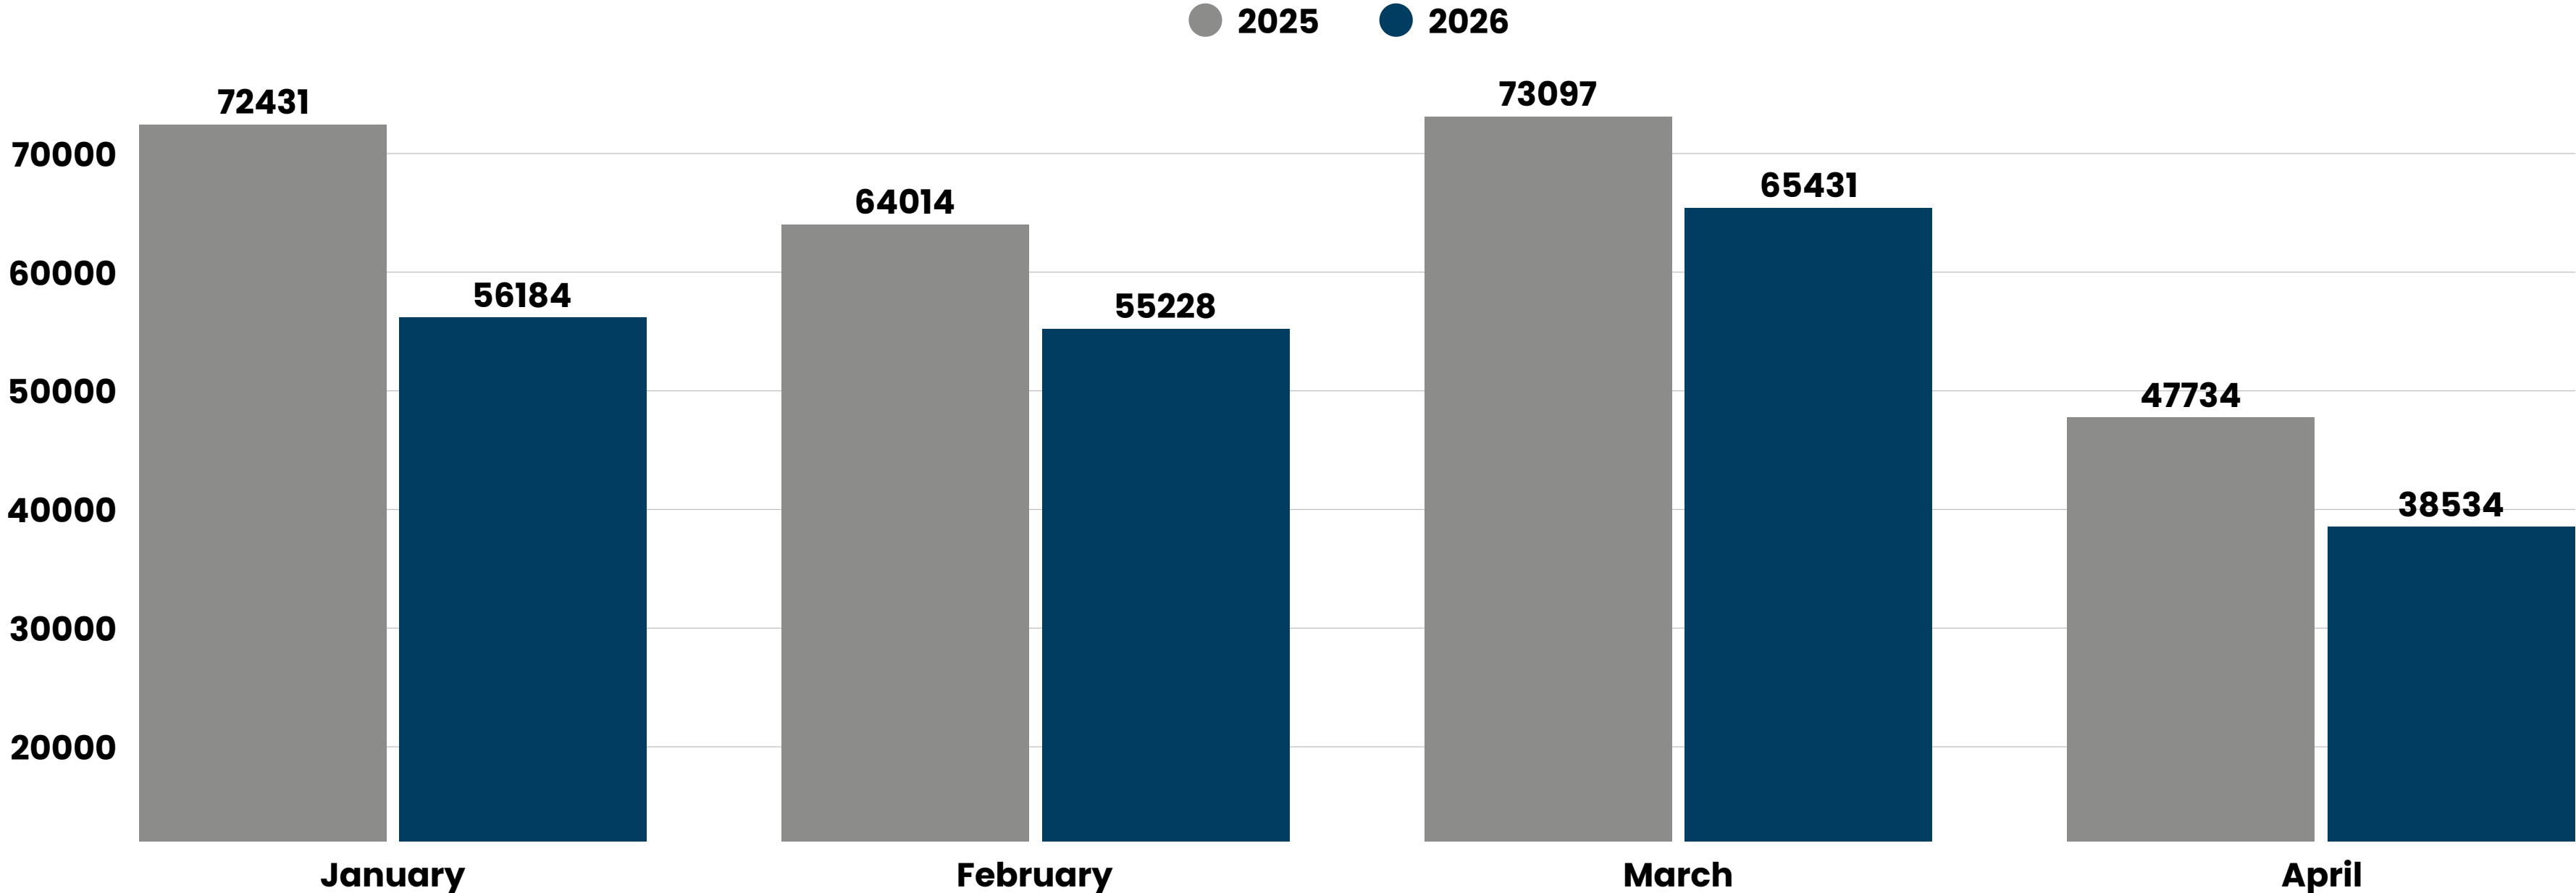

# Crime Trends

*Two-Year Comparison Through April 19, 2026 (2025-2026)*

Across Memphis, every major crime category is trending downward.

*Year-to-Date Part I Crime Data as of April 19, 2026*

## 2026 Year-to-Date Part I Crime Reduction

*Crime Data as of April 19, 2026*

## *Year-End Comparison (2025-2026)*

Year-to-date comparisons between 2025 and 2026 show a continued downward trend in calls for service.

*As of April 19, 2026*