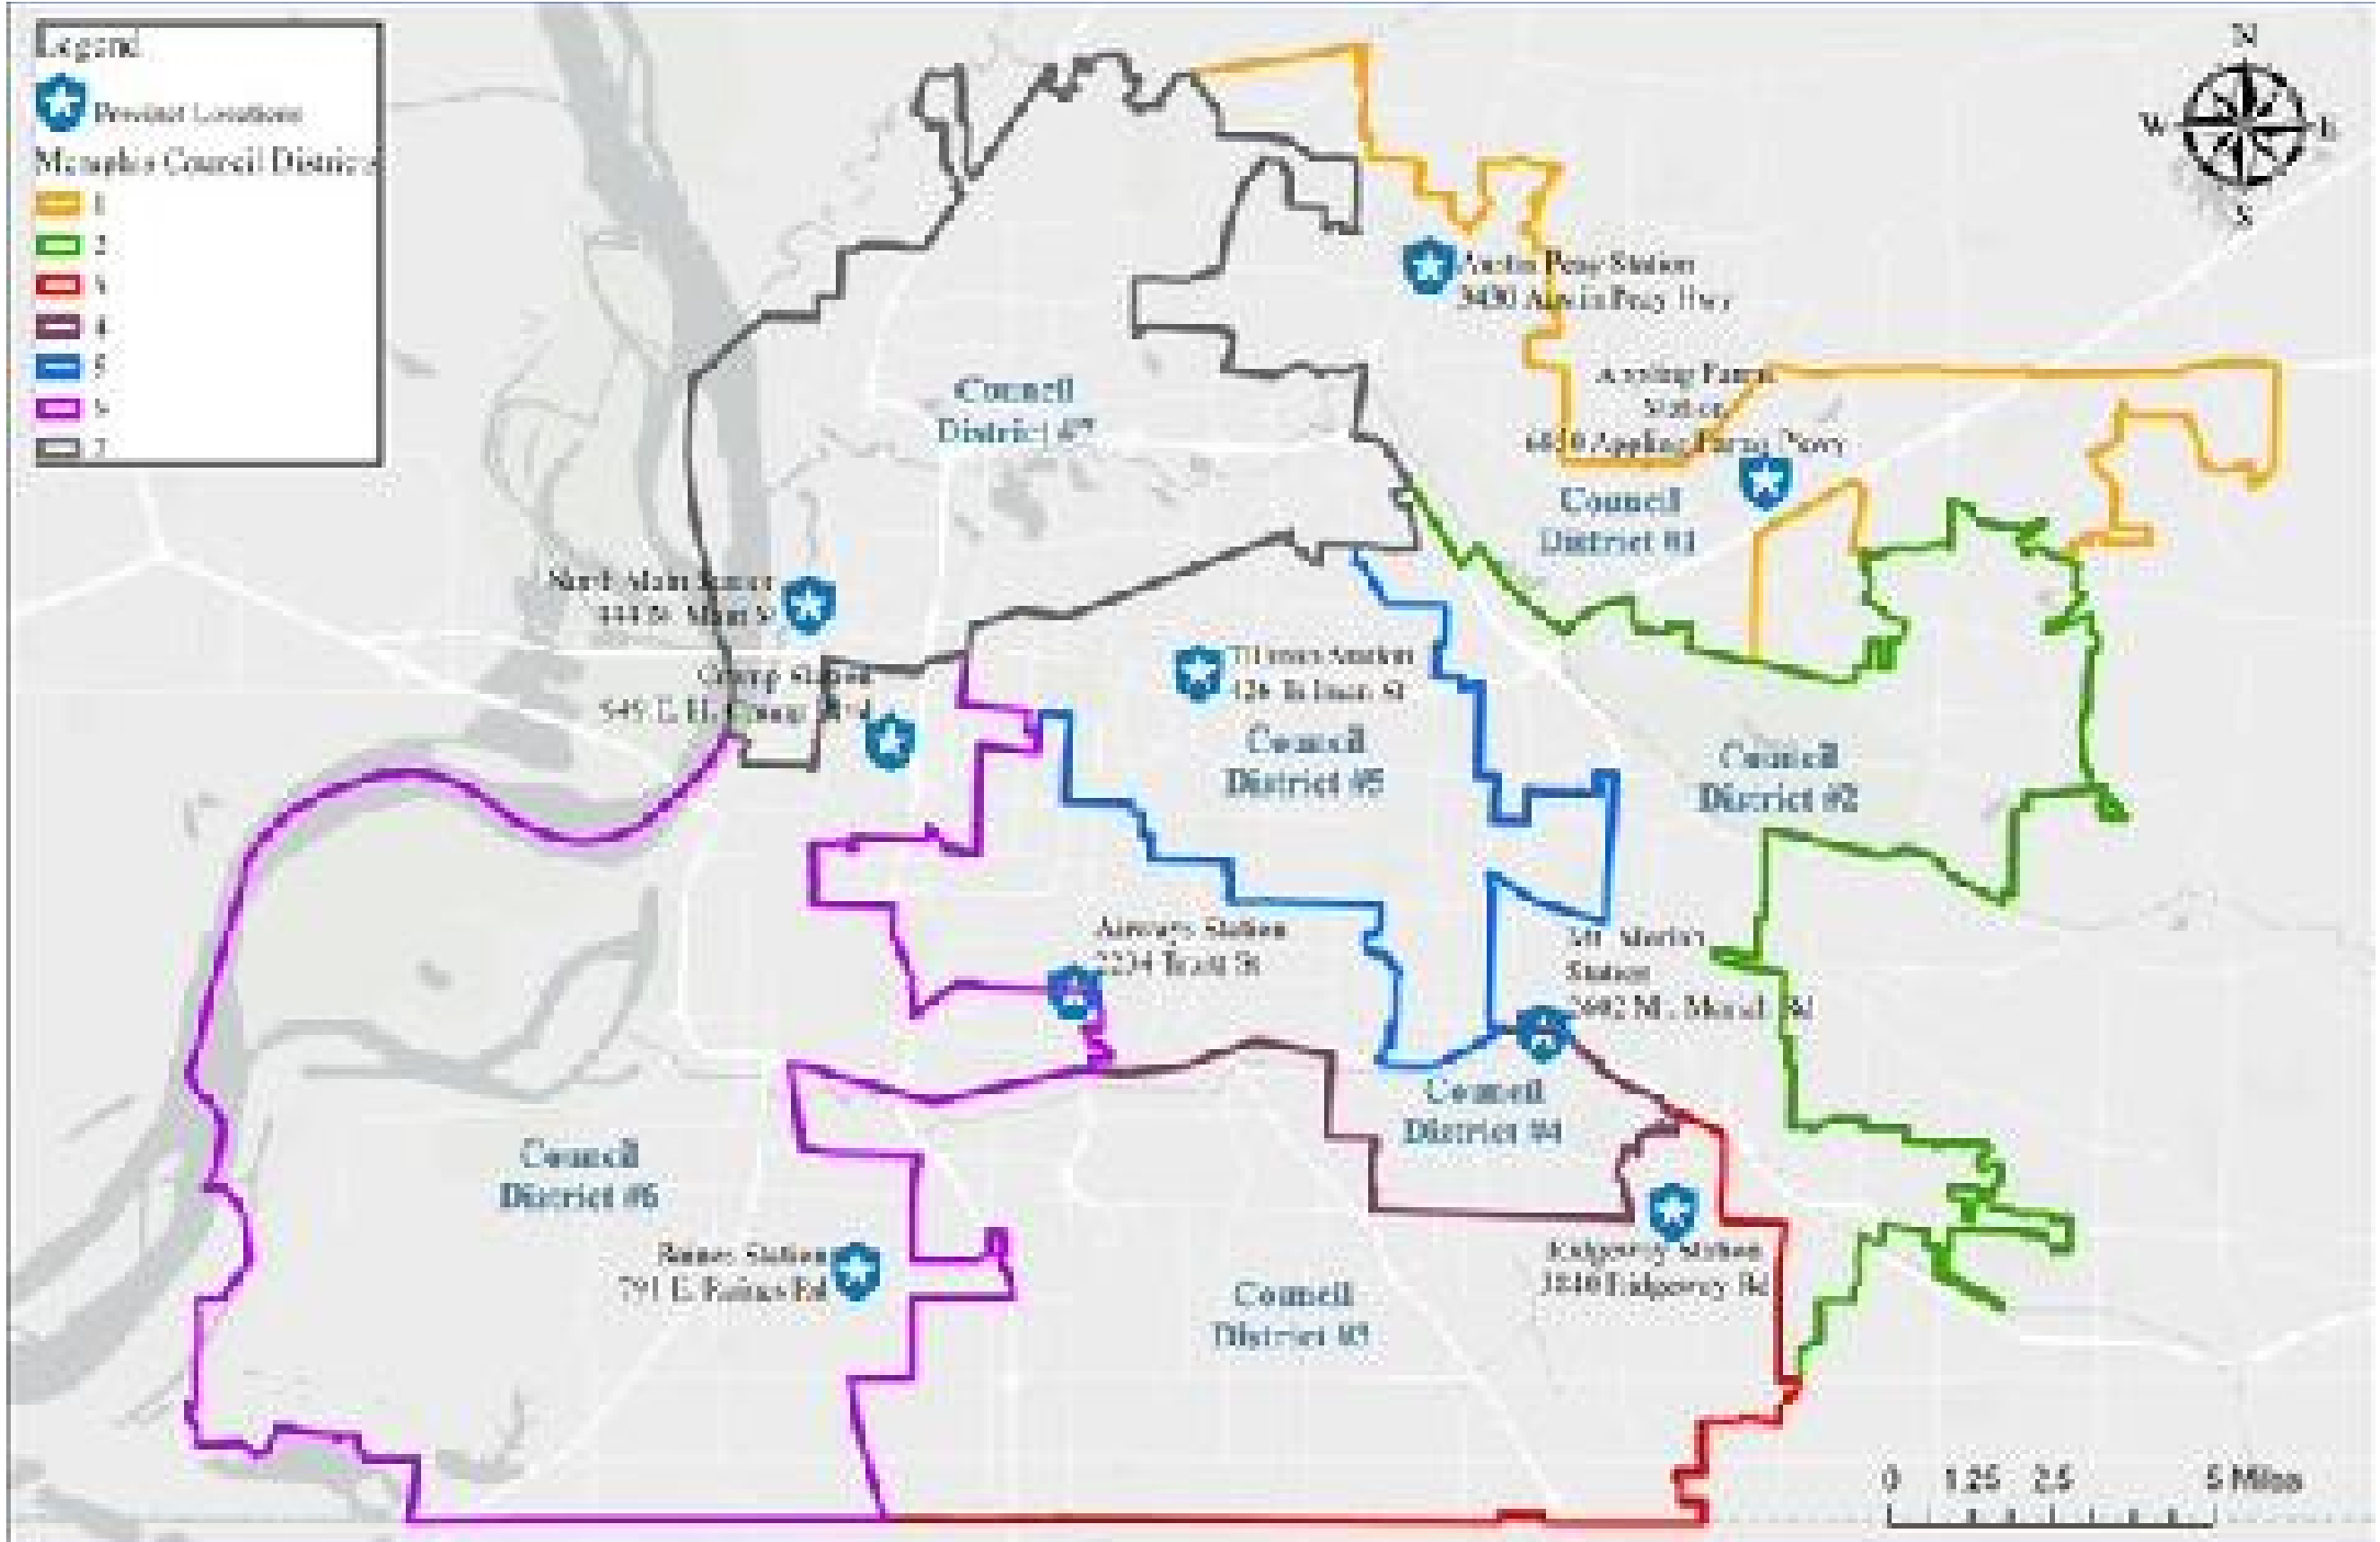

MPD Coverage by Council District