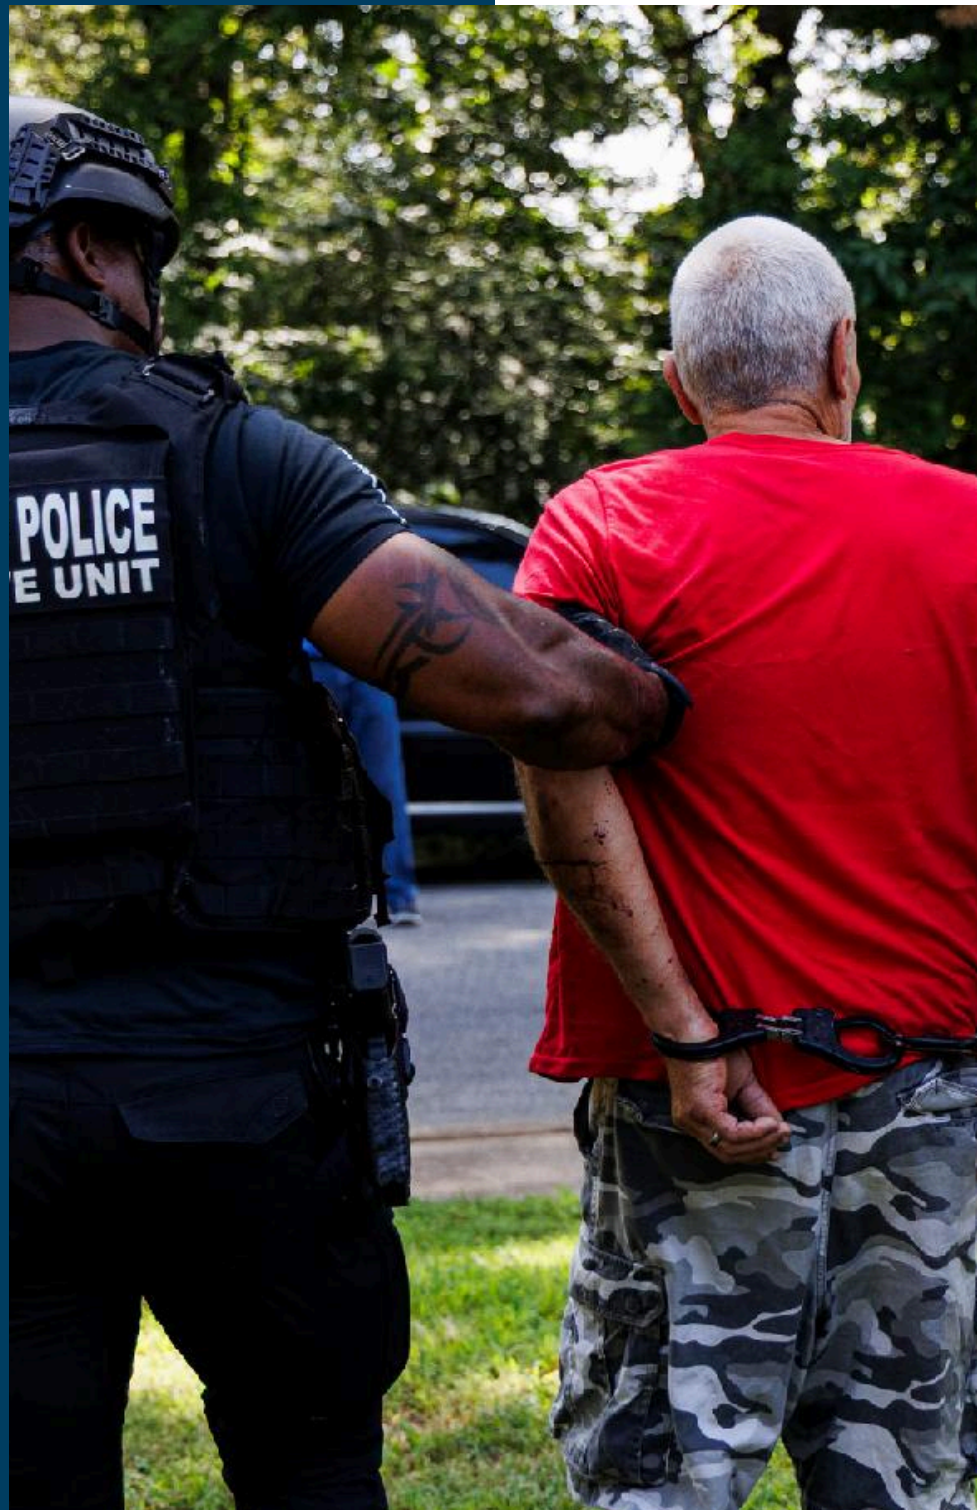

Action

That Counts

Our focused strategies are making a measurable difference in reducing violent crime and keeping Memphis Stronger and Safer.