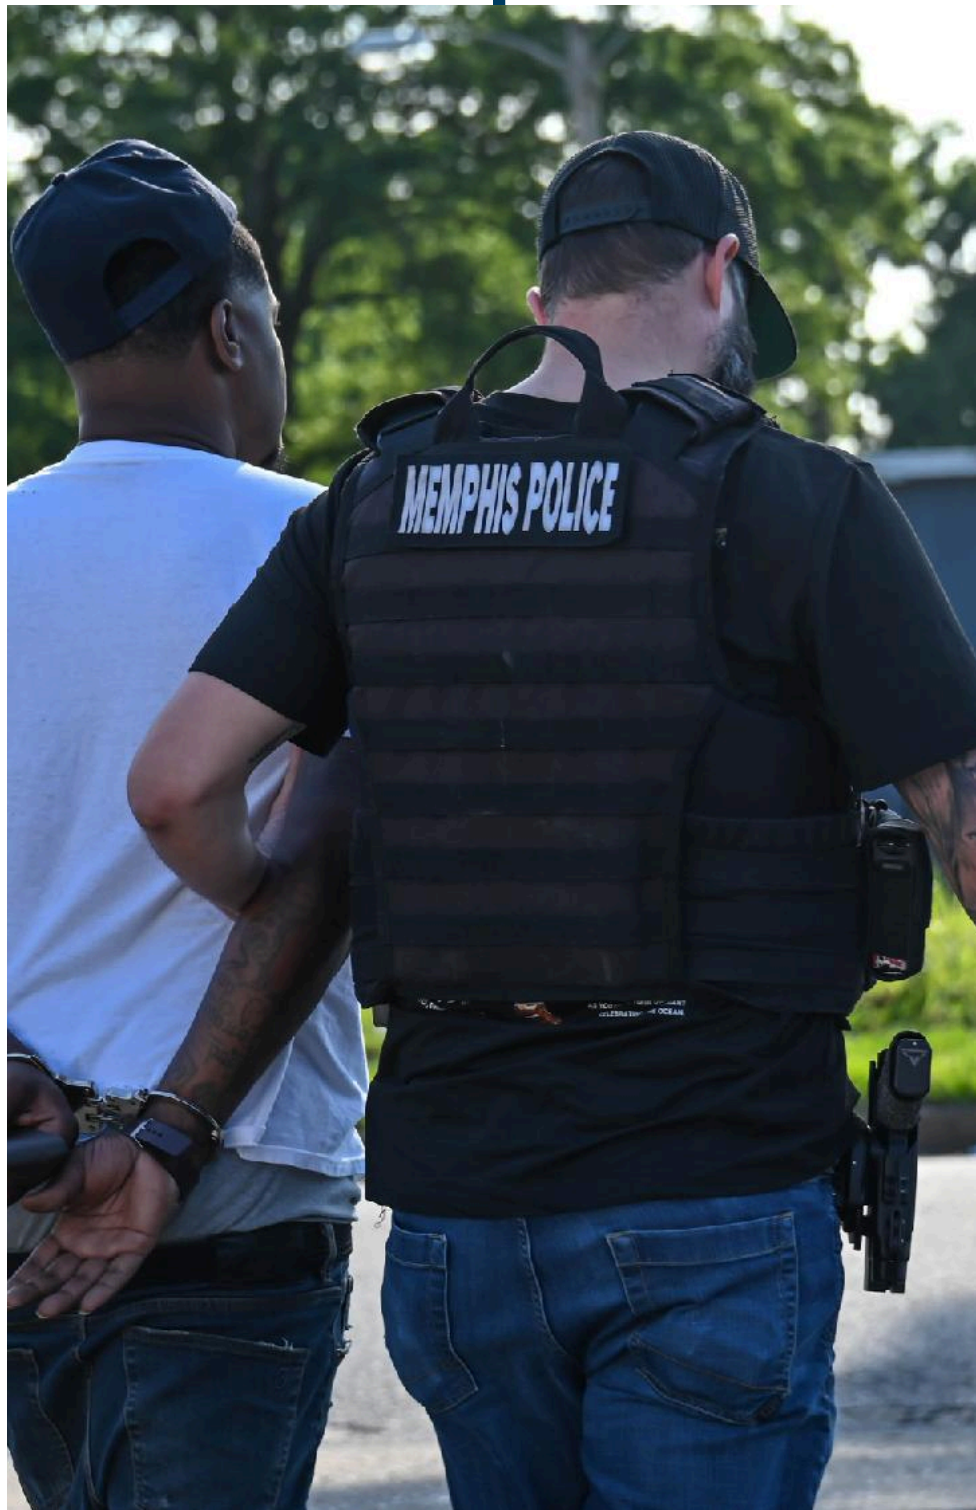

Action

That Counts

Our focused strategies are making a measurable difference in reducing violent crime and keeping Memphis Stronger and Safer.