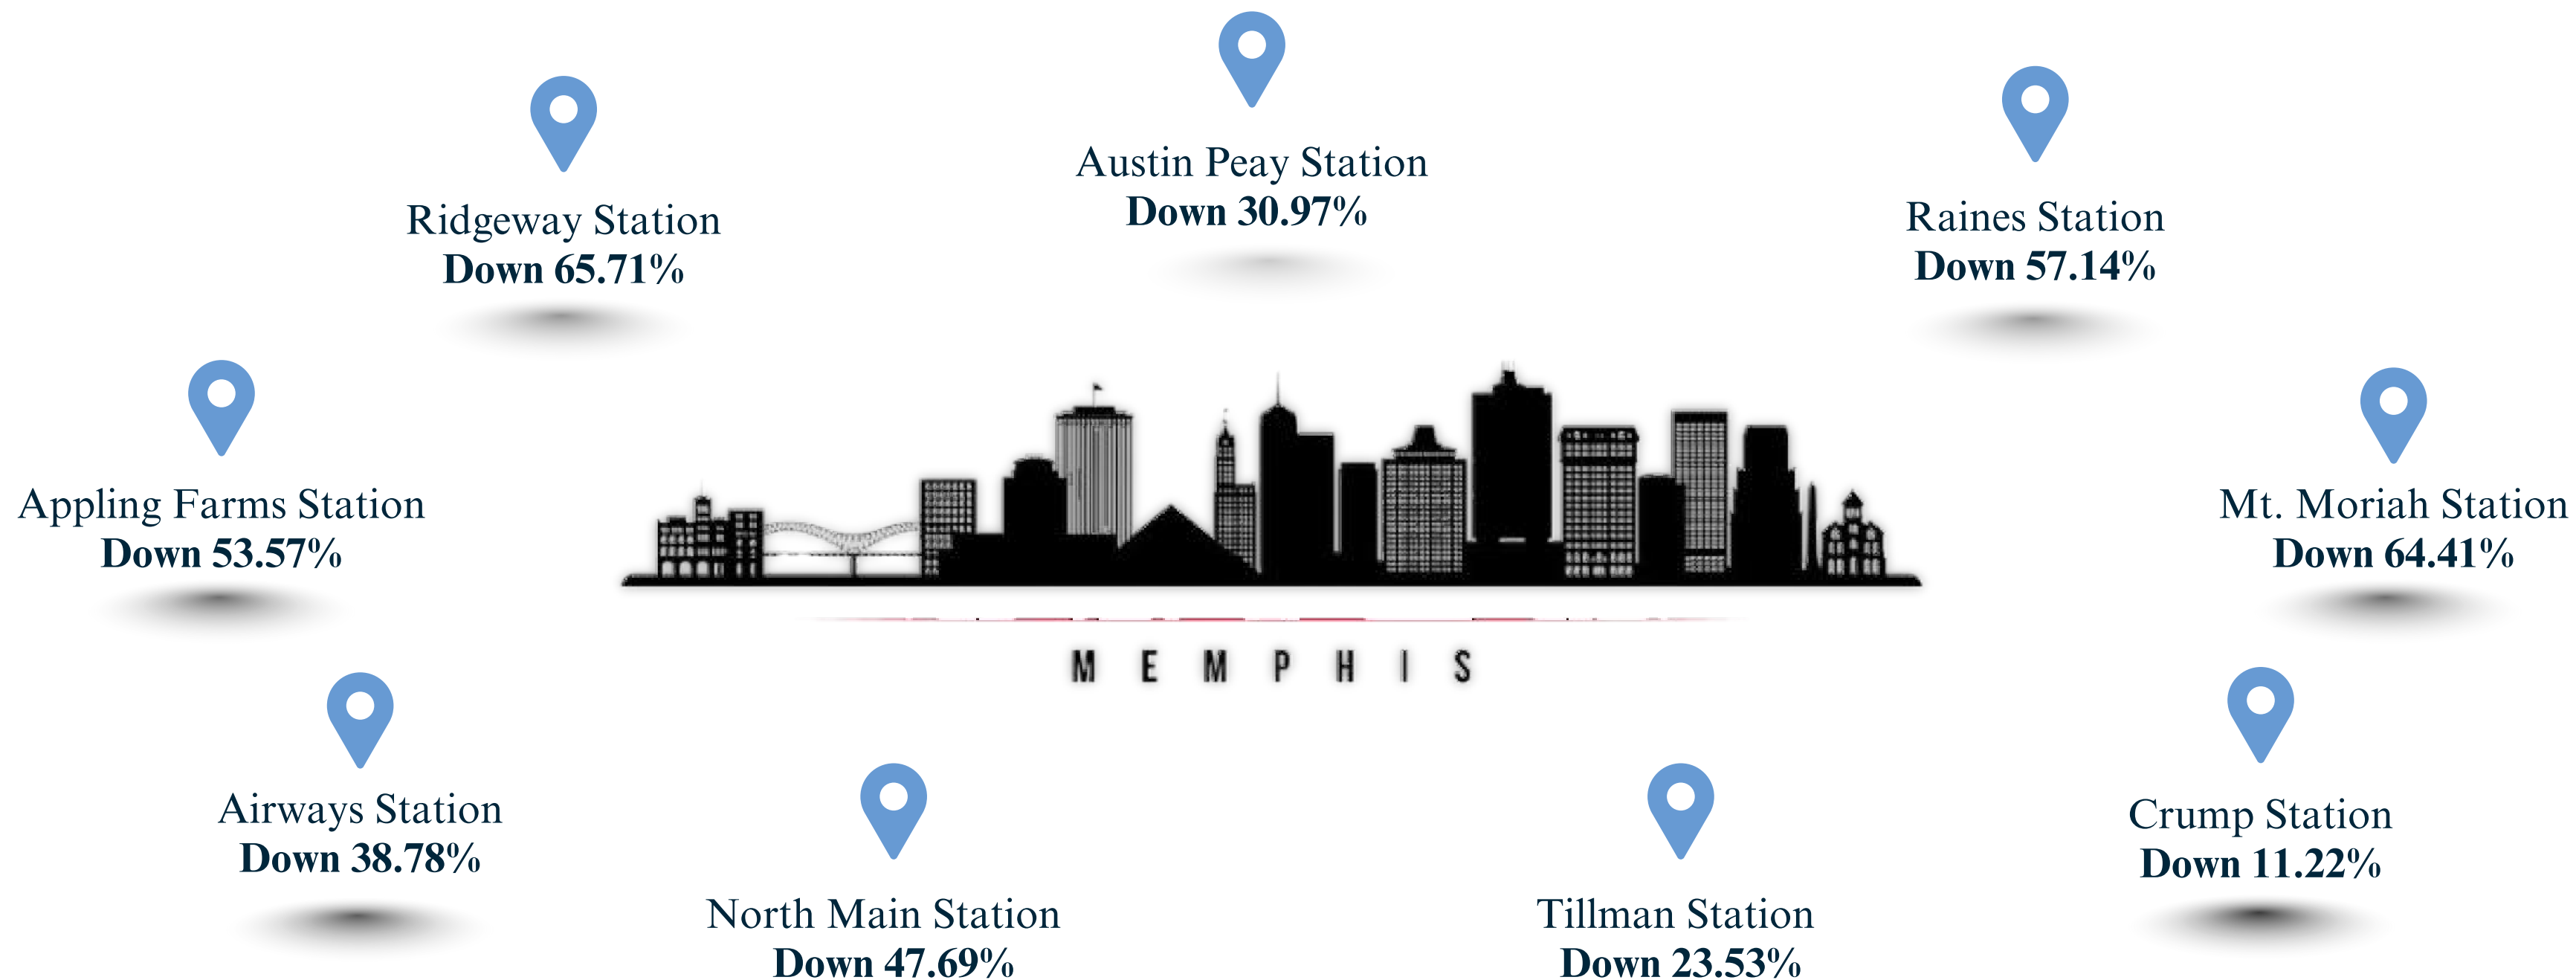

Citywide Crime Declines by Precinct

Crime Reduction Measured YTD