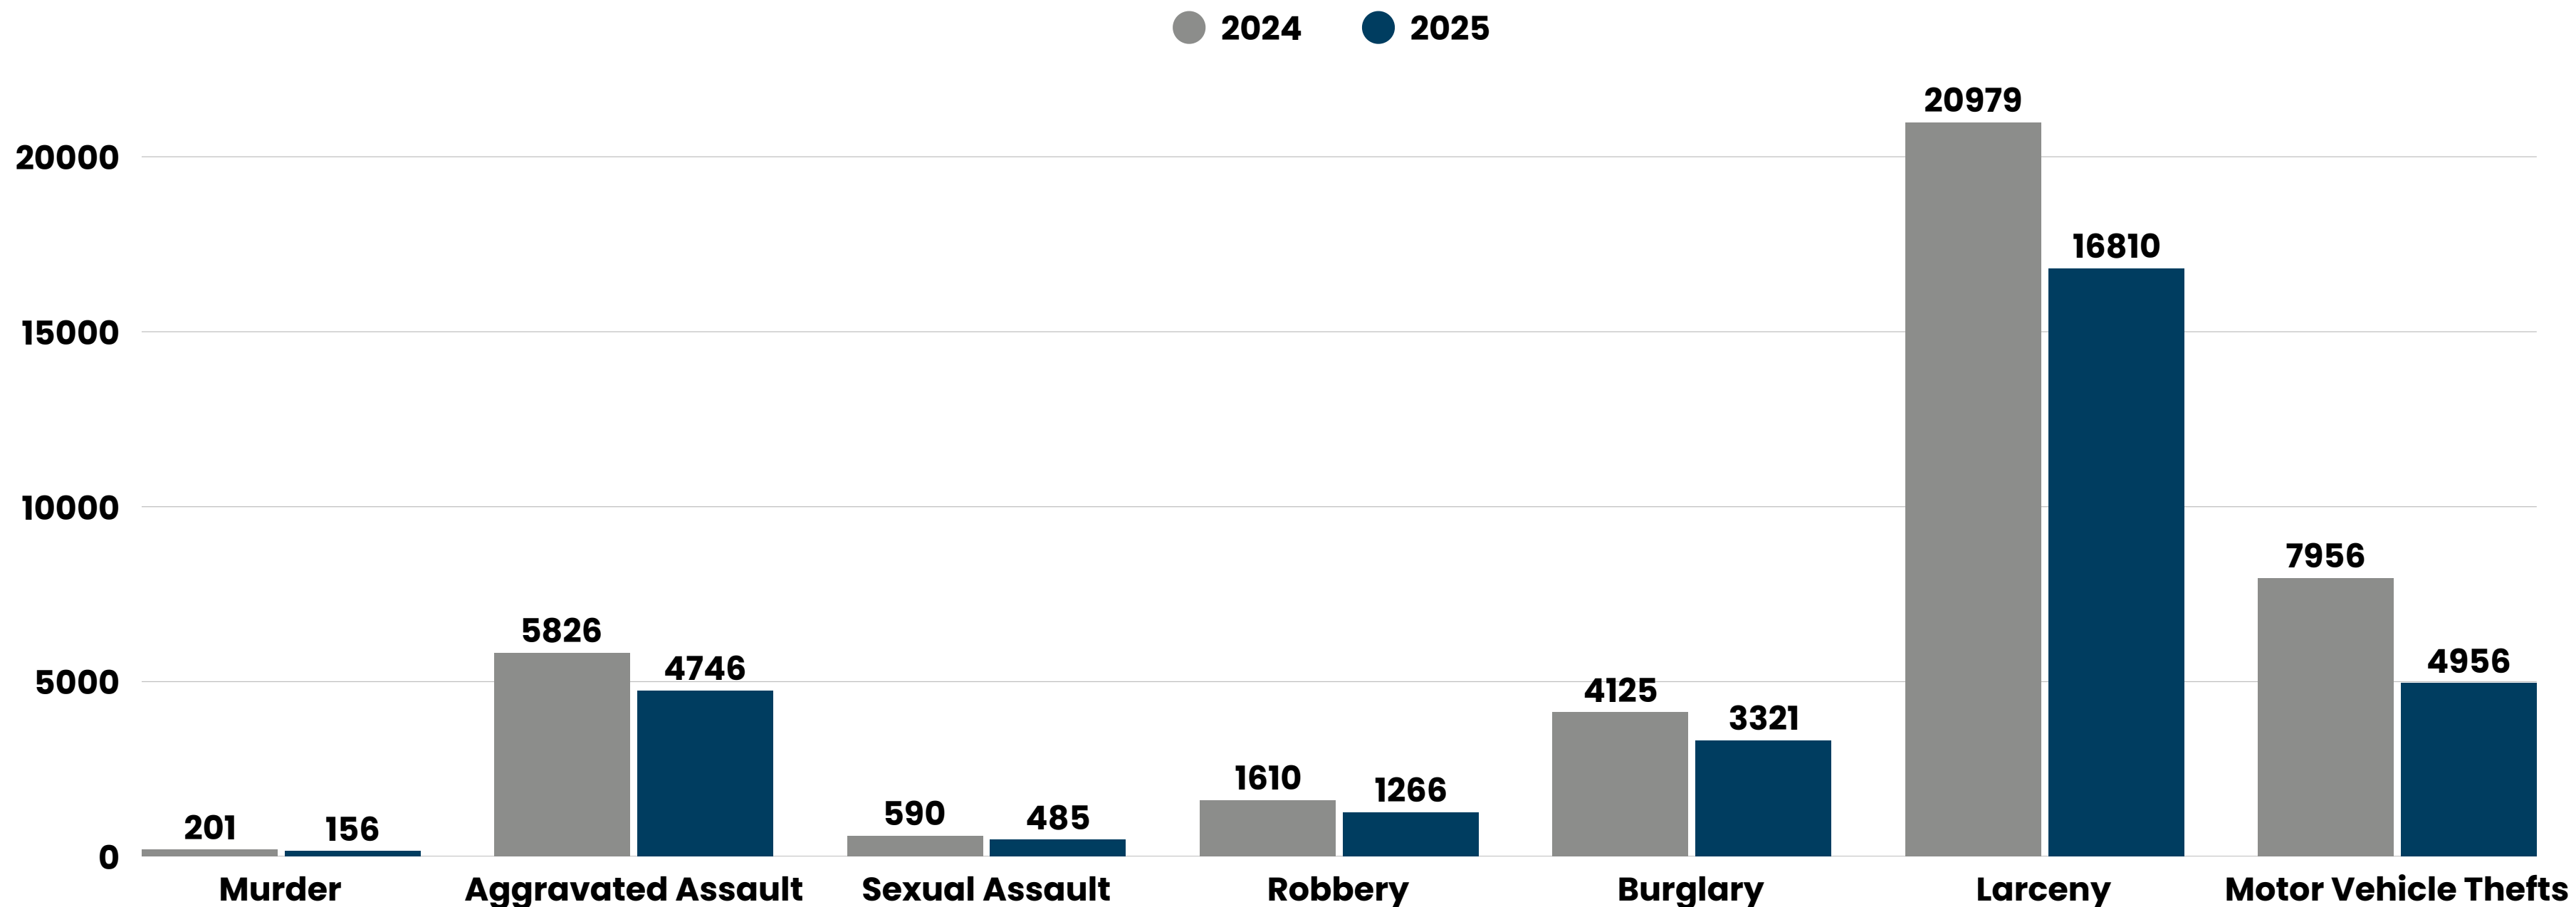

## *Year-to-Date Monthly Comparison*

This three-year comparison of Part 1 crimes proves that focused strategies, technology, and collaboration are making a measurable difference in our communities.

*\*\*\*The year-to-date data for 2025 is current through September 30.*

## Year-to-Date Comparison

Across Memphis, every major crime category is down.

*\*\*\*The year-to-date data for 2025 is current through September 30.*