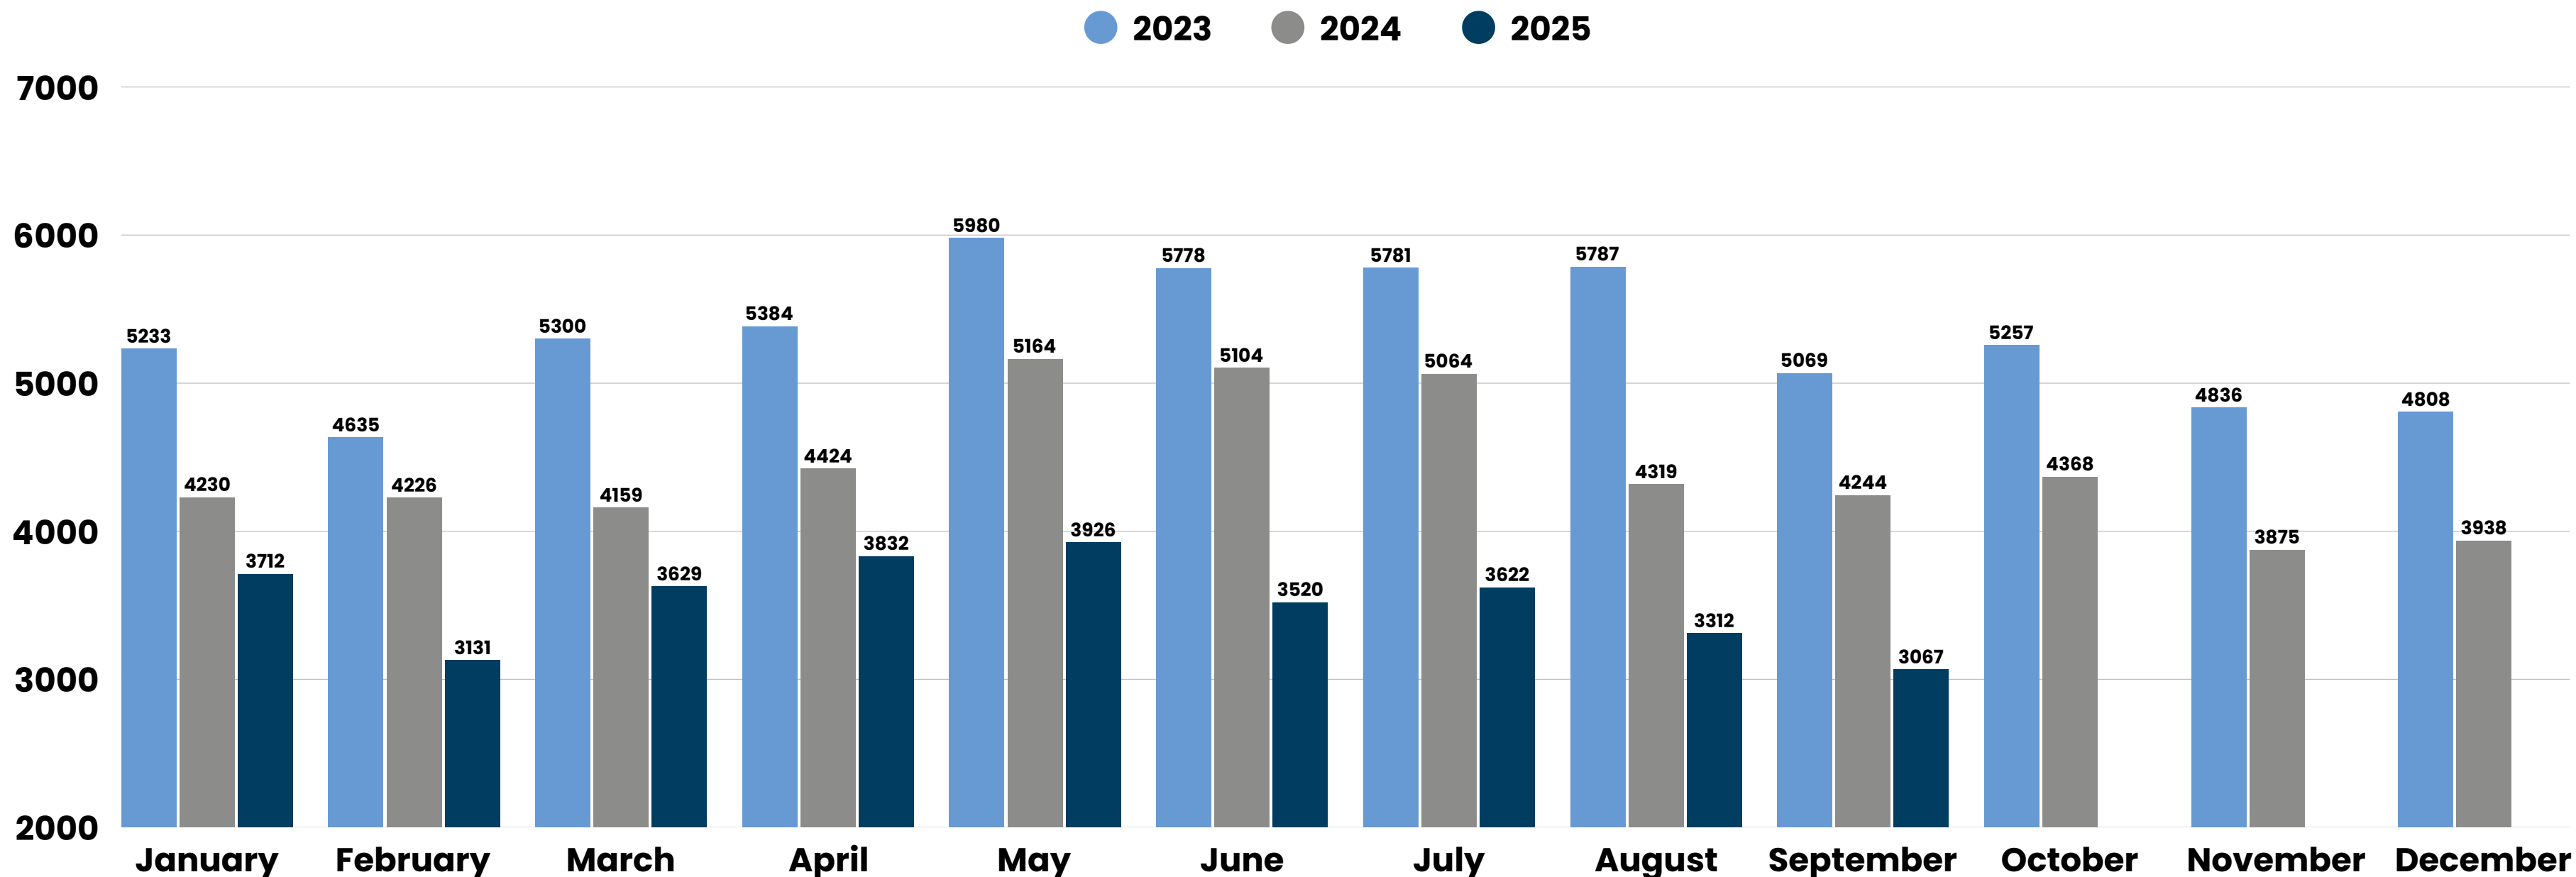

Part I Crime Overview

Year-to-Date Monthly Comparison

This three-year comparison of Part 1 crimes proves that focused strategies, technology, and collaboration are making a measurable difference in our communities.

***The year-to-date data for 2025 is current through September 30.